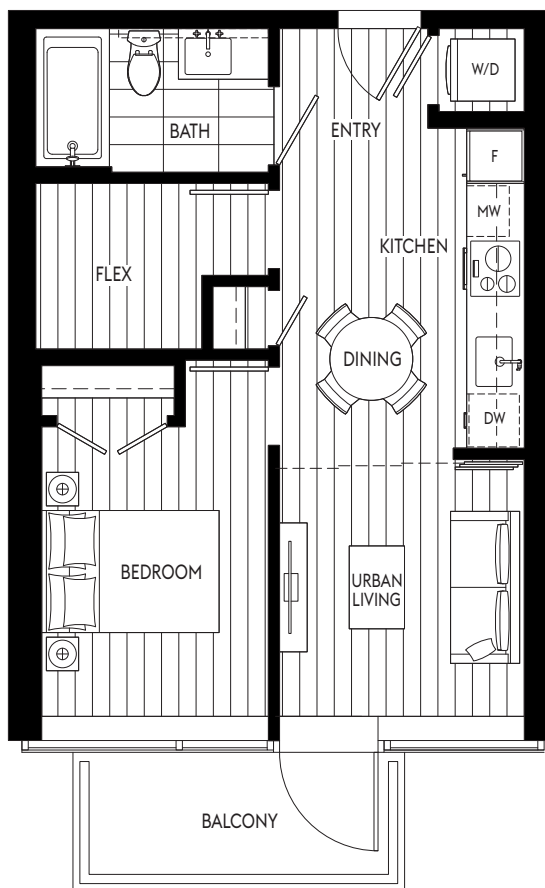

K

URBAN 2, 1 BATH
+ FLEX

LIVING 501 SF
BALCONY 60 SF
TOTAL 561 SF

LEVELS 2-4

Revised February 8, 2022

The developer reserves the right to substitute any material, fixture, appliance or finishing with an equivalent material, fixture, appliance or finishing at the developer's sole discretion. In our continuing effort to improve product, we reserve the right to modify or change plans, specifications, or prices without notice. Renderings are an artist's conception only and are intended as a general reference. All dimension and sizes are approximate. Refer to disclosure statement for specific offering details. E.&O.E.