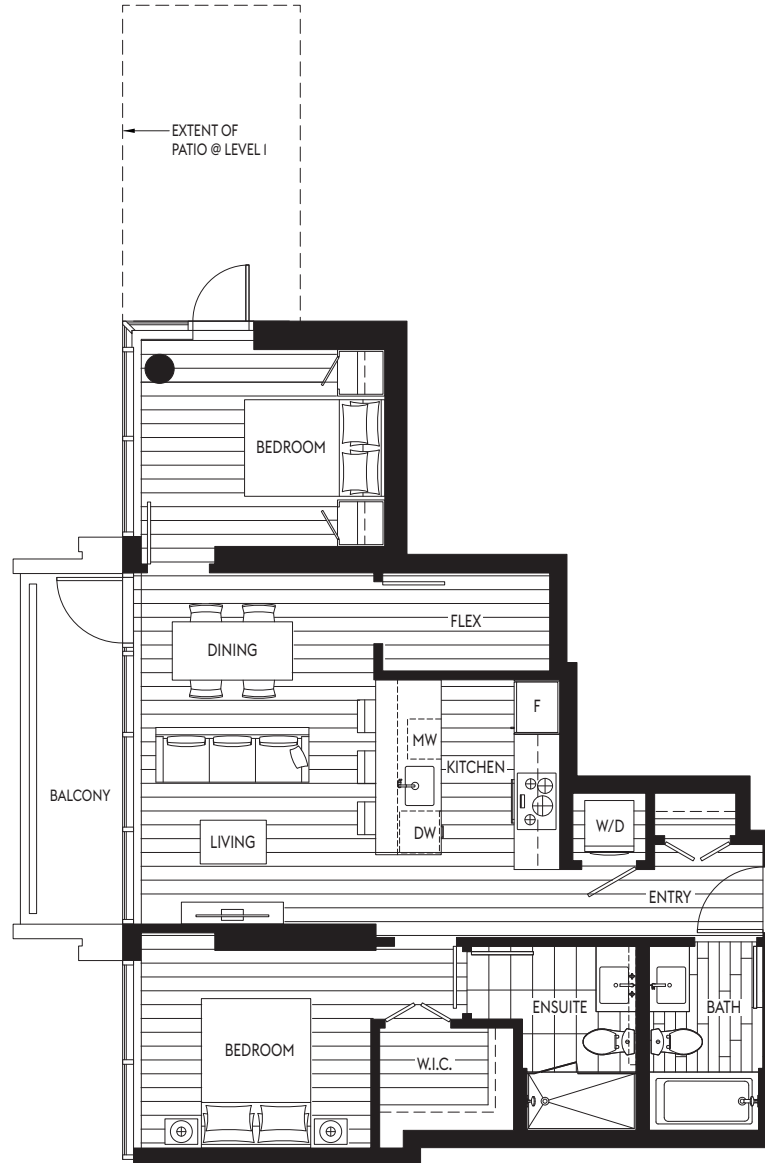

A

2 BEDROOM, 2 BATH
+ FLEX

LEVEL 1:
LIVING 837 SF
PATIO 100 SF
TOTAL 937 SF

LEVELS 2 - 4:
LIVING 837 SF
BALCONY 82 SF
TOTAL 919 SF

Revised February 8, 2022

The developer reserves the right to substitute any material, fixture, appliance or finishing with an equivalent material, fixture, appliance or finishing at the developer's sole discretion. In our continuing effort to improve product, we reserve the right to modify or change plans, specifications, or prices without notice. Renderings are an artist's conception only and are intended as a general reference. All dimension and sizes are approximate. Refer to disclosure statement for specific offering details. E.&O.E.